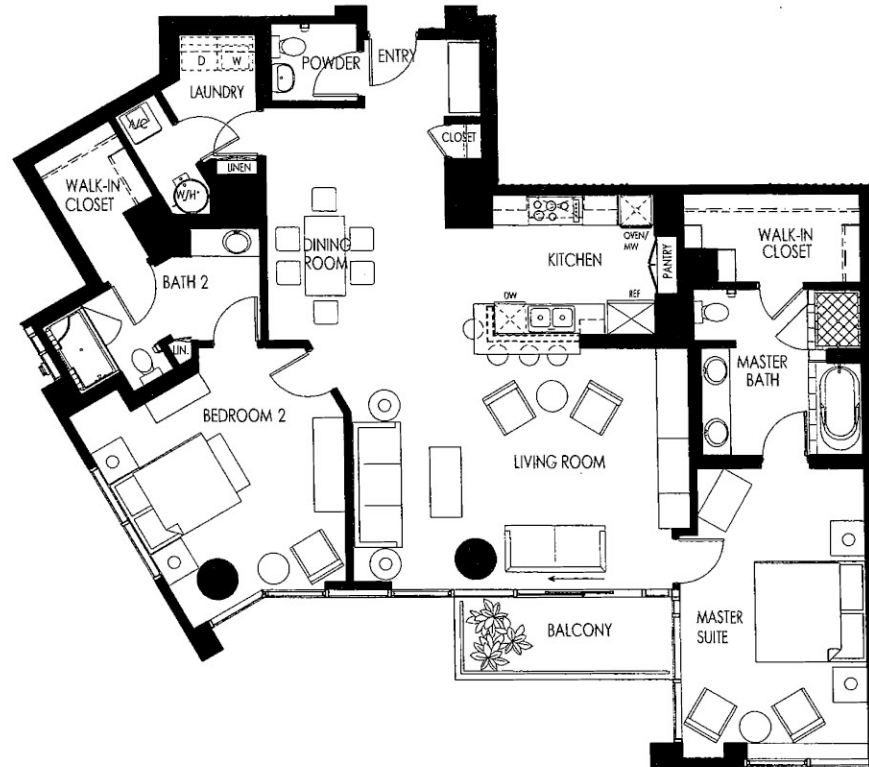

## Residence Nine

2 Bedroom, 2.5 Baths  
Approximately 1,735 Square Feet

KEY PLAN

Buyer: \_\_\_\_\_

Buyer: \_\_\_\_\_

Seller: \_\_\_\_\_